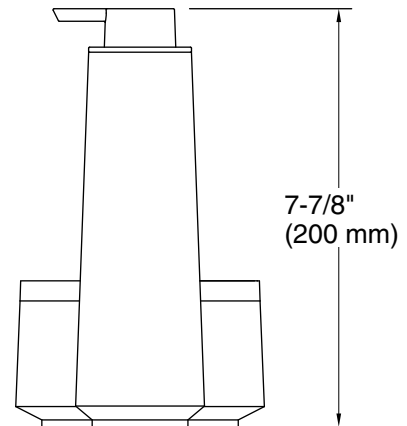

## Technical Information

All product dimensions are nominal.

Installation Type: Freestanding

Material: Ceramic